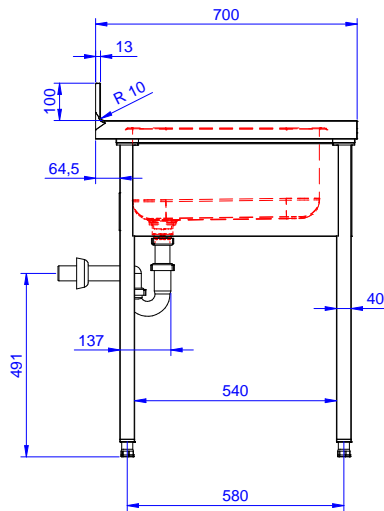

### Short Form Specification

Item No. \_\_\_\_\_

Worktop in 304 AISI stainless steel with front edge h=40mm. Rear upstand h=100mm. N.1 bowl 500x500mm. Front and side covering panels in stainless steel. Rear panel in stainless steel. Square section legs 40x40mm in stainless steel with adjustable feet. An undercounter dishwasher can be placed under the drainer.

### Construction

- Constructed entirely in stainless steel to offer maximum durability.
- Bottom part of drain left free to house an undercounter dishwasher.
- Delivered in knock-down package.
- Wide range of taps are available to suit every need.
- Drainage area suitable for drying operations

### Optional Accessories

- Set of 4 wheels (2 with brake) PNC 855150   
d. 100mm for tables and sinks  
(total height on wheels= 993 mm)
- Single plastic drain syphon 1,5 " for work tables with bowl PNC 855306
- Elbow operated mixer tap with PNC 855322   
spout 3/4", single hole
- Elbow operated mixer tap with PNC 855323   
short spout 3/4", single hole
- Maxi reel retractable hose PNC 855327   
spray unit, 6m
- Foot operated mixer tap (hot and cold) with spout 3/4" PNC 855328

APPROVAL: \_\_\_\_\_

Experience the Excellence  
[www.electroluxprofessional.com](http://www.electroluxprofessional.com)

Front

Side

D = Drain

Top

**Key Information:**

External dimensions, Width:	1400 mm
132934 (ESBD1417R)	1400 mm
External dimensions, Depth:	700 mm
External dimensions, Height:	900 mm
Upstand Dimensions, Height:	100 mm
Upstand Dimensions, Depth:	13 mm
Upstand Dimensions, Radius:	R=10
Bowls number	1
Bowl dimensions	500x500xH250
Net weight:	60 kg