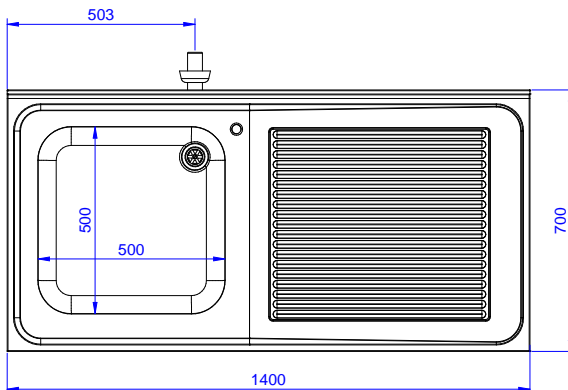

### Short Form Specification

Item No. \_\_\_\_\_

Worktop in 304 AISI stainless steel with front edge h=40mm. Rear upstand h=100mm. N.1 bowl 500x500mm. Front and side covering panels in stainless steel. Rear panel in stainless steel. Square section legs 40x40mm in stainless steel with adjustable feet. An undercounter dishwasher can be placed under the drainer.

### Optional Accessories

- Set of 4 wheels (2 with brake) PNC 855150   
d. 100mm for tables and sinks  
(total height on wheels= 993 mm)
- Single plastic drain syphon 1,5 " for work tables with bowl PNC 855306
- Elbow operated mixer tap with PNC 855322   
spout 3/4", single hole
- Elbow operated mixer tap with PNC 855323   
short spout 3/4", single hole
- Maxi reel retractable hose PNC 855327   
spray unit, 6m
- Foot operated mixer tap (hot and cold) with spout 3/4" PNC 855328

APPROVAL: \_\_\_\_\_

Experience the Excellence  
[www.electroluxprofessional.com](http://www.electroluxprofessional.com)

Front

Side

D = Drain

Top

**Key Information:**

External dimensions, Width:	1400 mm
132934 (ESBD1417R)	1400 mm
External dimensions, Depth:	700 mm
External dimensions, Height:	900 mm
Upstand Dimensions, Height:	100 mm
Upstand Dimensions, Depth:	13 mm
Upstand Dimensions, Radius:	R=10
Bowls number	1
Bowl dimensions	500x500xH250
Net weight:	60 kg