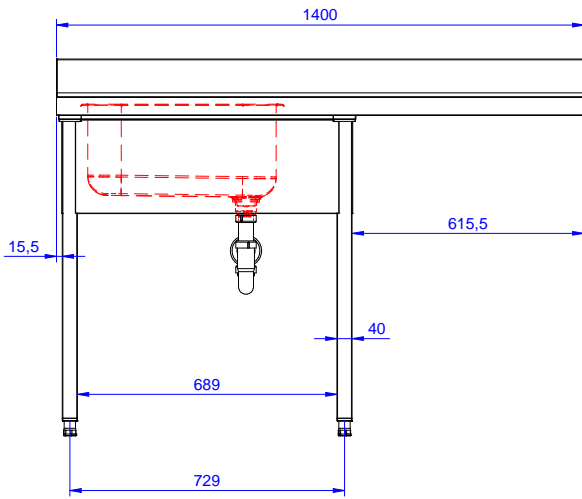

### Short Form Specification

Item No. \_\_\_\_\_

Worktop in 304 AISI stainless steel with front edge h=40mm. Rear upstand h=100mm. N.1 bowl 500x500mm. Front and side covering panels in stainless steel. Rear panel in stainless steel. Square section legs 40x40mm in stainless steel with adjustable feet. An undercounter dishwasher can be placed under the drainer.

### Optional Accessories

- Set of 4 wheels (2 with brake) PNC 855150   
d. 100mm for tables and sinks  
(total height on wheels= 993 mm)
- Single plastic drain syphon 1,5 " for work tables with bowl PNC 855306
- Elbow operated mixer tap with PNC 855322   
spout 3/4", single hole
- Elbow operated mixer tap with PNC 855323   
short spout 3/4", single hole
- Maxi reel retractable hose PNC 855327   
spray unit, 6m
- Foot operated mixer tap (hot and cold) with spout 3/4" PNC 855328

APPROVAL: \_\_\_\_\_

Experience the Excellence  
[www.electroluxprofessional.com](http://www.electroluxprofessional.com)

Front

Side

D = Drain

Top

**Key Information:**

External dimensions, Width:	1400 mm
132934 (ESBD1417R)	1400 mm
External dimensions, Depth:	700 mm
External dimensions, Height:	900 mm
Upstand Dimensions, Height:	100 mm
Upstand Dimensions, Depth:	13 mm
Upstand Dimensions, Radius:	R=10
Bowls number	1
Bowl dimensions	500x500xH250
Net weight:	60 kg